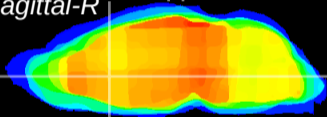

Coronal

Sagittal-R

Sagittal-L

ViBrism: CX13029
Horizontal

LS