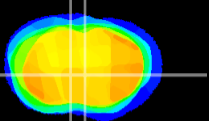

Coronal

Sagittal-R

Sagittal-L

ViBrism: CX13029
Horizontal

LS