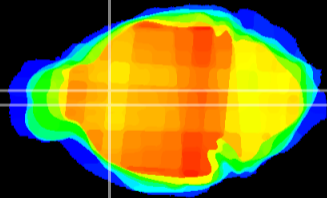

Coronal

Sagittal-R

Sagittal-L

ViBrism: CX13029
Horizontal

LS