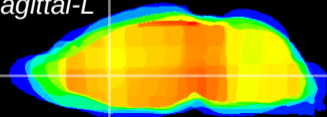

Coronal

Sagittal-R

Sagittal-L

ViBrism: CX13029
Horizontal

LS