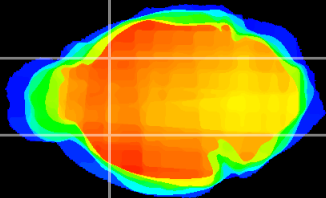

*Coronal*

*Sagittal-R*

*Sagittal-L*

ViBrism: CX13030  
*Horizontal*

CPU lateral