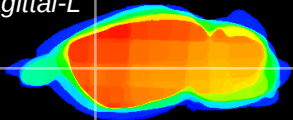

*Coronal*

*Sagittal-R*

*Sagittal-L*

ViBrism: CX13030  
*Horizontal*

CPU lateral