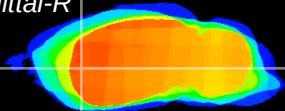

*Coronal*

*Sagittal-R*

*Sagittal-L*

ViBrism: CX13030  
*Horizontal*

CPU lateral