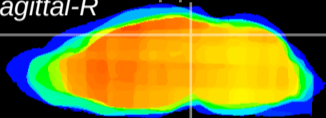

Coronal

Sagittal-R

Sagittal-L

ViBrism: CX13030
Horizontal

SC