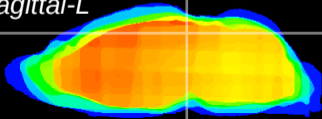

Coronal

Sagittal-R

Sagittal-L

ViBrism: CX13030
Horizontal

SC