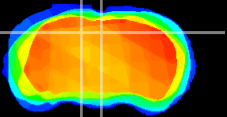

Coronal

Sagittal-R

Sagittal-L

ViBrism: CX13030
Horizontal

SC