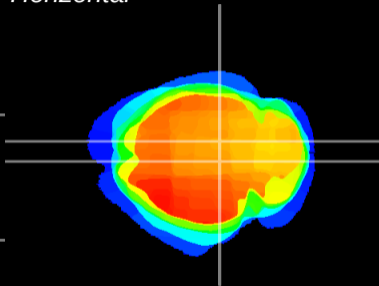

Coronal

Sagittal-R

Sagittal-L

ViBrism: CX13030
Horizontal

SC