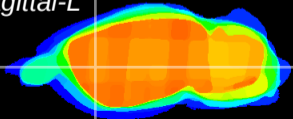

Coronal

Sagittal-R

Sagittal-L

ViBrism: CX13036
Horizontal

CPU lateral