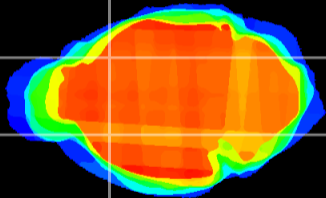

Coronal

Sagittal-R

Sagittal-L

ViBrism: CX13036
Horizontal

CPU lateral