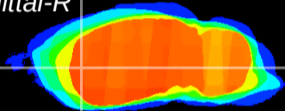

Coronal

Sagittal-R

Sagittal-L

ViBrism: CX13036
Horizontal

CPU lateral