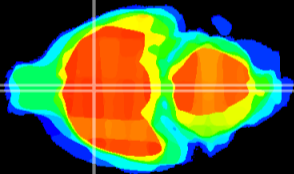

Coronal

Sagittal-R

Sagittal-L

ViBrism: CX13036
Horizontal

MPA