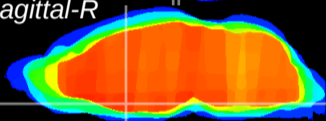

Coronal

Sagittal-R

Sagittal-L

ViBrism: CX13036
Horizontal

MPA