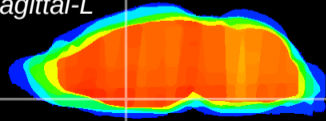

Coronal

Sagittal-R

Sagittal-L

ViBrism: CX13036
Horizontal

MPA