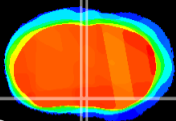

Coronal

Sagittal-R

Sagittal-L

ViBrism: CX13036
Horizontal

MPA