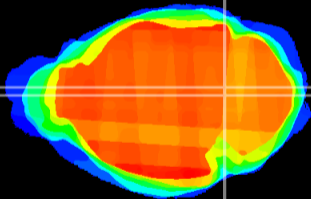

Coronal

Sagittal-R

Sagittal-L

ViBrism: CX13036
Horizontal

Tg