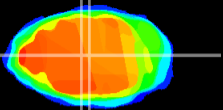

Coronal

Sagittal-R

Sagittal-L

ViBrism: CX13036
Horizontal

Tg