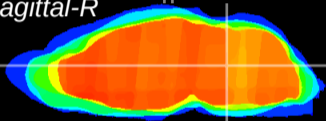

Coronal

Sagittal-R

Sagittal-L

ViBrism: CX13036
Horizontal

Tg