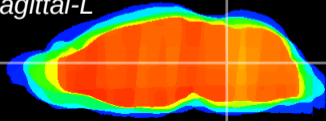

Coronal

Sagittal-R

Sagittal-L

ViBrism: CX13036
Horizontal

Tg