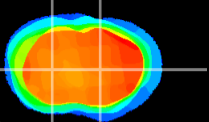

Coronal

Sagittal-R

Sagittal-L

ViBris: CX13041
Horizontal

CPU medial