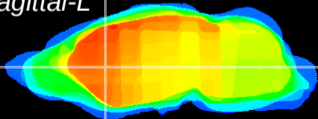

Coronal

Sagittal-R

Sagittal-L

ViBris: CX13041
Horizontal

CPU medial