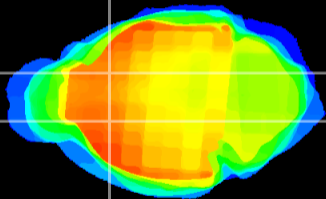

Coronal

Sagittal-R

Sagittal-L

ViBris: CX13041
Horizontal

CPU medial