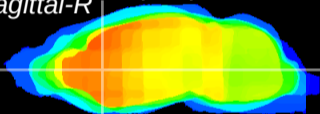

Coronal

Sagittal-R

Sagittal-L

ViBris: CX13041
Horizontal

CPU medial