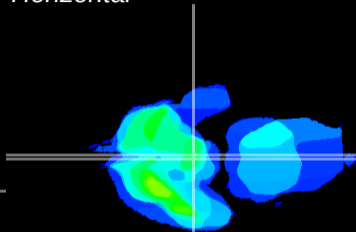

Coronal

Sagittal-R

Sagittal-L

ViBrism: CX13044
Horizontal

ME