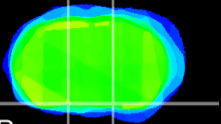

Coronal

Sagittal-R

Sagittal-L

ViBrism: CX13044
Horizontal

S0