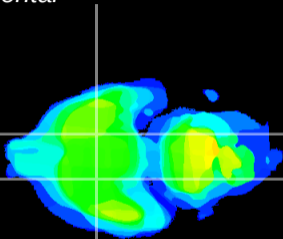

Coronal

Sagittal-R

Sagittal-L

ViBrism: CX13044
Horizontal

S0