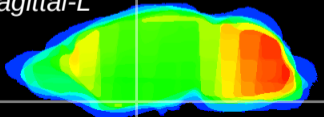

Coronal

Sagittal-R

Sagittal-L

ViBrism: CX13044
Horizontal

S0