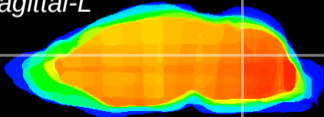

Coronal

Sagittal-R

Sagittal-L

ViBrism: CX13046
Horizontal

Cb nucleus