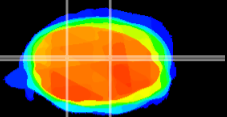

Coronal

Sagittal-R

Sagittal-L

ViBrism: CX13046
Horizontal

Cb nucleus