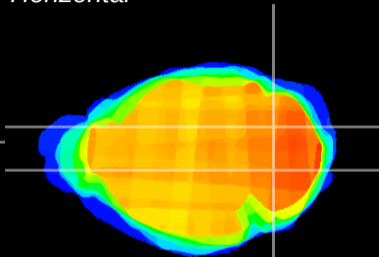

Coronal

Sagittal-R

Sagittal-L

ViBrism: CX13046
Horizontal

Cb nucleus