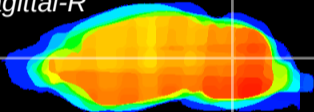

Coronal

Sagittal-R

Sagittal-L

ViBrism: CX13046
Horizontal

Cb nucleus