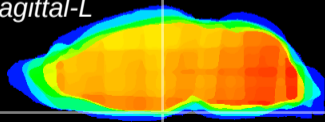

Coronal

Sagittal-R

Sagittal-L

ViBrism: CX13046
Horizontal

ME