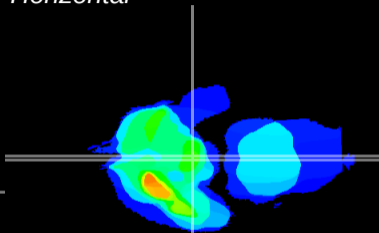

Coronal

Sagittal-R

Sagittal-L

ViBrism: CX13046
Horizontal

ME