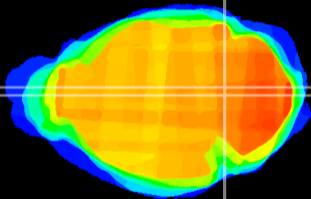

Coronal

Sagittal-R

Sagittal-L

ViBrism: CX13046
Horizontal

Tg