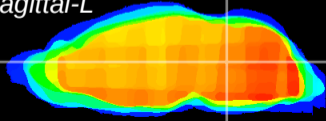

Coronal

Sagittal-R

Sagittal-L

ViBrism: CX13046
Horizontal

Tg