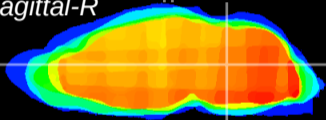

Coronal

Sagittal-R

Sagittal-L

ViBrism: CX13046
Horizontal

Tg