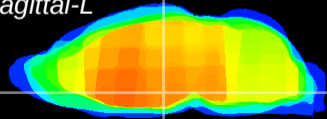

Coronal

Sagittal-R

Sagittal-L

ViBrism: CX13048
Horizontal

DM