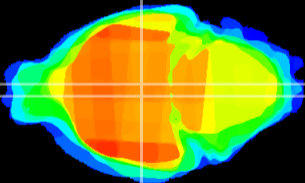

Coronal

Sagittal-R

Sagittal-L

ViBrism: CX13048
Horizontal

DM