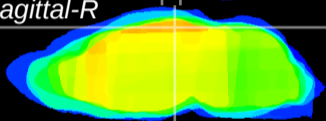

Coronal

Sagittal-R

Sagittal-L

ViBrism: CX13049
Horizontal

RS