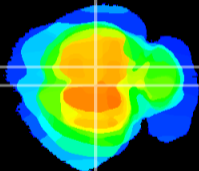

Coronal

Sagittal-R

Sagittal-L

ViBrism: CX13049
Horizontal

RS