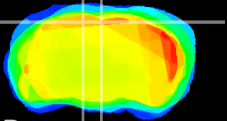

Coronal

Sagittal-R

Sagittal-L

ViBrism: CX13049
Horizontal

RS