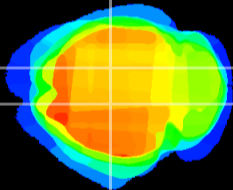

Coronal

Sagittal-R

Sagittal-L

ViBrism: CX13050
Horizontal

CA1