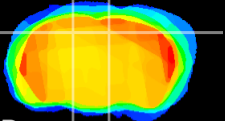

Coronal

Sagittal-R

Sagittal-L

ViBrism: CX13050
Horizontal

CA1