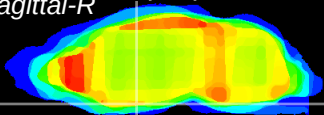

Coronal

Sagittal-R

Sagittal-L

ViBrism: CX13052
Horizontal

S0