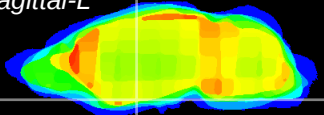

Coronal

Sagittal-R

Sagittal-L

ViBrism: CX13052
Horizontal

S0