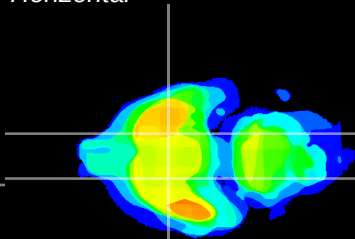

Coronal

Sagittal-R

Sagittal-L

ViBrism: CX13052
Horizontal

S0