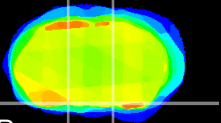

Coronal

Sagittal-R

Sagittal-L

ViBrism: CX13052
Horizontal

S0