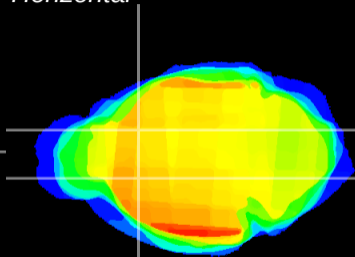

Coronal

Sagittal-R

Sagittal-L

ViBrism: CX13053
Horizontal

CPU medial