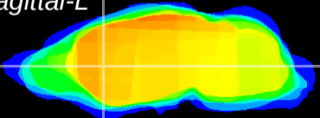

Coronal

Sagittal-R

Sagittal-L

ViBrism: CX13053
Horizontal

CPU medial