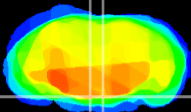

Coronal

Sagittal-R

Sagittal-L

ViBrisM: CX13055
Horizontal

Pn