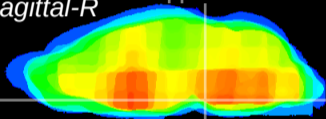

Coronal

Sagittal-R

Sagittal-L

ViBrisM: CX13055
Horizontal

Pn