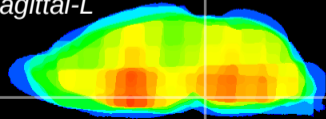

Coronal

Sagittal-R

Sagittal-L

ViBrisM: CX13055
Horizontal

Pn