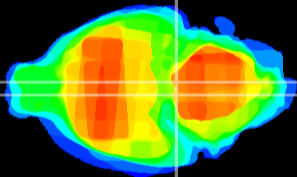

Coronal

Sagittal-R

Sagittal-L

ViBrisM: CX13055
Horizontal

Pn