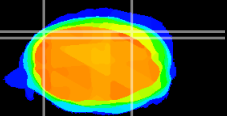

Coronal

Sagittal-R

Sagittal-L

ViBrism: CX13057
Horizontal

Cb lobe