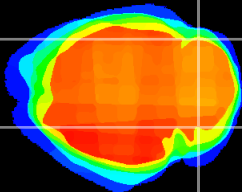

Coronal

Sagittal-R

Sagittal-L

ViBrism: CX13057
Horizontal

Cb lobe