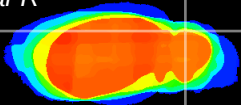

Coronal

Sagittal-R

Sagittal-L

ViBrism: CX13057
Horizontal

Cb lobe