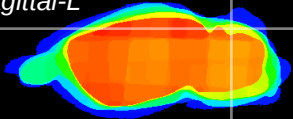

Coronal

Sagittal-R

Sagittal-L

ViBrism: CX13057
Horizontal

Cb lobe