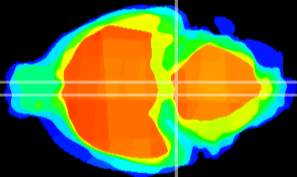

Coronal

Sagittal-R

Sagittal-L

ViBrism: CX13057
Horizontal

Pn