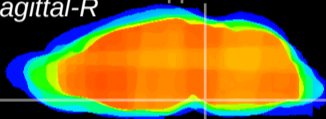

Coronal

Sagittal-R

Sagittal-L

ViBrism: CX13057
Horizontal

Pn