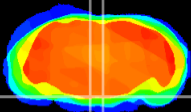

Coronal

Sagittal-R

Sagittal-L

ViBrism: CX13057
Horizontal

Pn