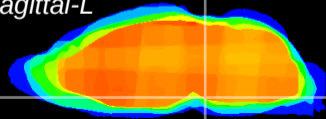

Coronal

Sagittal-R

Sagittal-L

ViBrism: CX13057
Horizontal

Pn