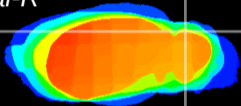

Coronal

Sagittal-R

Sagittal-L

ViBrism: CX13058
Horizontal

Cb lobe