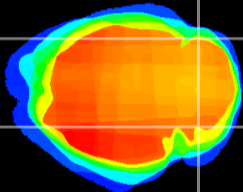

Coronal

Sagittal-R

Sagittal-L

ViBrism: CX13058
Horizontal

Cb lobe