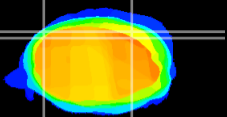

Coronal

Sagittal-R

Sagittal-L

ViBrism: CX13058
Horizontal

Cb lobe