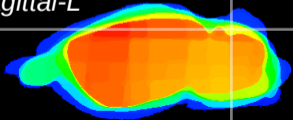

Coronal

Sagittal-R

Sagittal-L

ViBrism: CX13058
Horizontal

Cb lobe