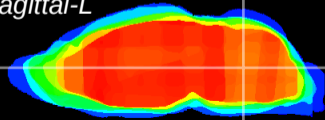

Coronal

Sagittal-R

Sagittal-L

ViBrism: CX13062
Horizontal

MVe