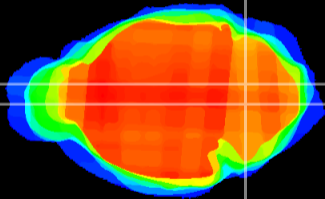

Coronal

Sagittal-R

Sagittal-L

ViBrism: CX13062
Horizontal

MVe