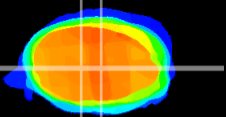

Coronal

Sagittal-R

Sagittal-L

ViBrism: CX13062
Horizontal

MVe