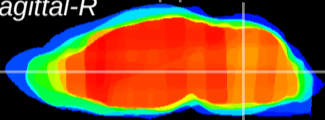

Coronal

Sagittal-R

Sagittal-L

ViBrism: CX13062
Horizontal

MVe