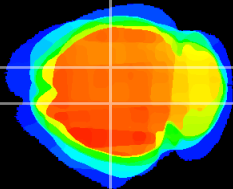

Coronal

Sagittal-R

Sagittal-L

ViBrism: CX13063
Horizontal

CA1