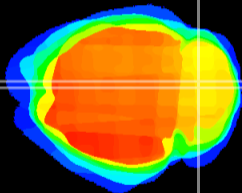

Coronal

Sagittal-R

Sagittal-L

ViBrism: CX13063
Horizontal

Cb vermis