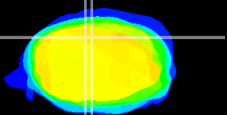

Coronal

Sagittal-R

Sagittal-L

ViBrism: CX13063
Horizontal

Cb vermis