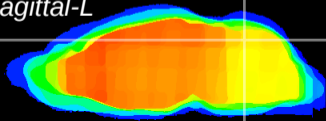

Coronal

Sagittal-R

Sagittal-L

ViBrism: CX13063
Horizontal

Cb vermis