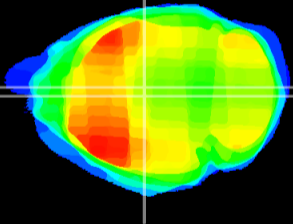

Coronal

Sagittal-R

Sagittal-L

ViBrism: CX13064
Horizontal

Hb