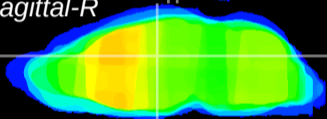

Coronal

Sagittal-R

Sagittal-L

ViBrism: CX13064
Horizontal

Hb