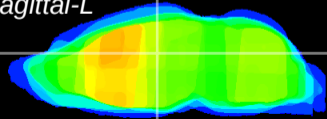

Coronal

Sagittal-R

Sagittal-L

ViBrism: CX13064
Horizontal

Hb