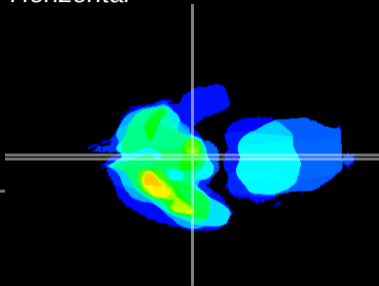

Coronal

Sagittal-R

Sagittal-L

ViBrism: CX13067
Horizontal

ME