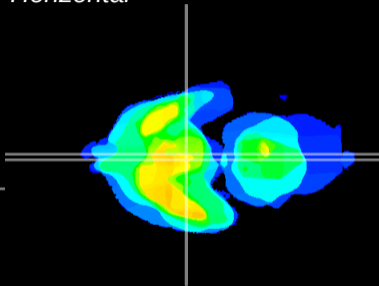

Coronal

Sagittal-R

Sagittal-L

ViBrism: CX13068
Horizontal

Arc