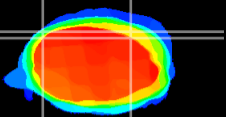

Coronal

Sagittal-R

Sagittal-L

ViBrism: CX13068
Horizontal

Cb lobe