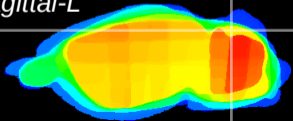

Coronal

Sagittal-R

Sagittal-L

ViBrism: CX13068
Horizontal

Cb lobe