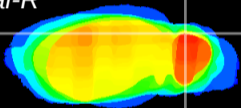

Coronal

Sagittal-R

Sagittal-L

ViBrism: CX13068
Horizontal

Cb lobe