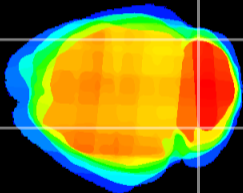

Coronal

Sagittal-R

Sagittal-L

ViBrism: CX13068
Horizontal

Cb lobe