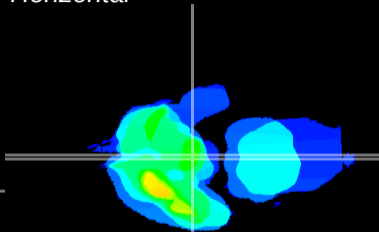

Coronal

Sagittal-R

Sagittal-L

ViBrism: CX13068
Horizontal

ME