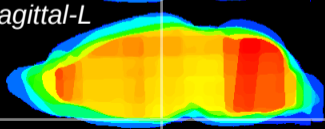

Coronal

Sagittal-R

Sagittal-L

ViBrism: CX13068
Horizontal

ME