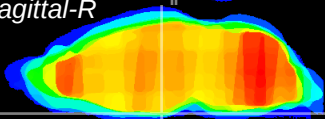

Coronal

Sagittal-R

Sagittal-L

ViBrism: CX13070
Horizontal

ME