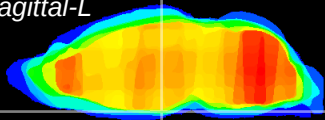

Coronal

Sagittal-R

Sagittal-L

ViBrism: CX13070
Horizontal

ME