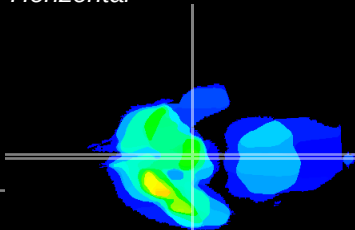

Coronal

Sagittal-R

Sagittal-L

ViBrism: CX13070
Horizontal

ME