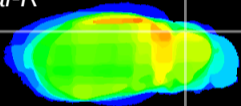

Coronal

Sagittal-R

Sagittal-L

ViBrism: CX13072
Horizontal

Cb lobe