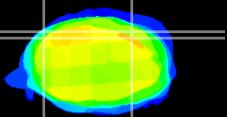

Coronal

Sagittal-R

Sagittal-L

ViBrism: CX13072
Horizontal

Cb lobe