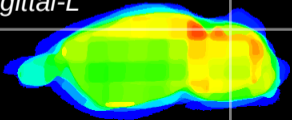

Coronal

Sagittal-R

Sagittal-L

ViBrism: CX13072
Horizontal

Cb lobe