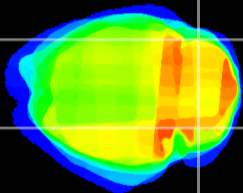

Coronal

Sagittal-R

Sagittal-L

ViBrism: CX13072
Horizontal

Cb lobe