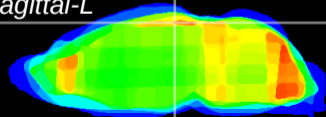

Coronal

Sagittal-R

Sagittal-L

ViBrism: CX13072
Horizontal

RS