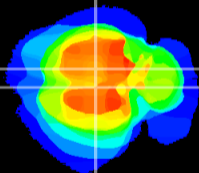

Coronal

Sagittal-R

Sagittal-L

ViBrism: CX13072
Horizontal

RS