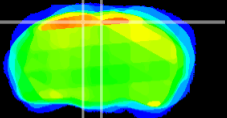

Coronal

Sagittal-R

Sagittal-L

ViBrism: CX13072
Horizontal

RS