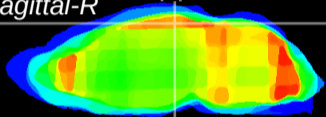

Coronal

Sagittal-R

Sagittal-L

ViBrism: CX13072
Horizontal

RS