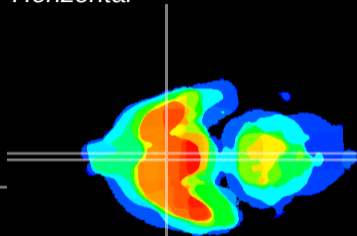

Coronal

Sagittal-R

Sagittal-L

ViBriSM: CX13073
Horizontal

SCN