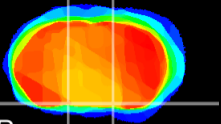

Coronal

Sagittal-R

Sagittal-L

ViBrism: CX13076
Horizontal

S0