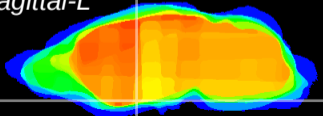

Coronal

Sagittal-R

Sagittal-L

ViBrism: CX13076
Horizontal

S0