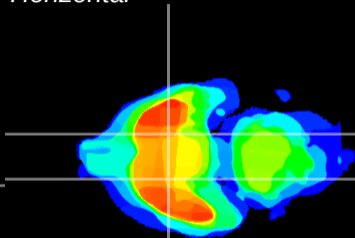

Coronal

Sagittal-R

Sagittal-L

ViBrism: CX13076
Horizontal

S0