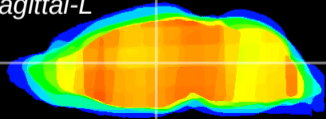

Coronal

Sagittal-R

Sagittal-L

ViBrism: CX13077
Horizontal

MD