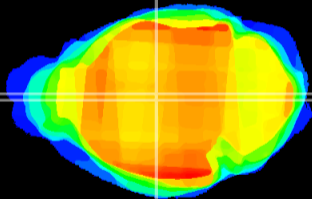

Coronal

Sagittal-R

Sagittal-L

ViBrism: CX13077
Horizontal

MD