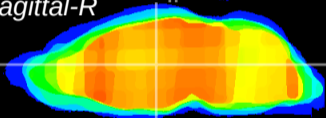

Coronal

Sagittal-R

Sagittal-L

ViBrism: CX13077
Horizontal

MD