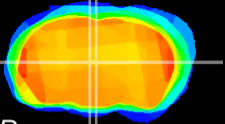

Coronal

Sagittal-R

Sagittal-L

ViBrism: CX13077
Horizontal

MD