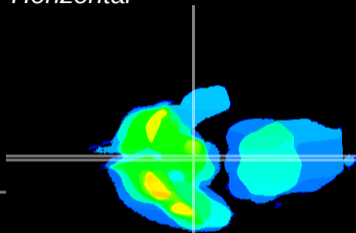

*Coronal*

*Sagittal-R*

*Sagittal-L*

ViBrism: CX13078  
*Horizontal*

ME