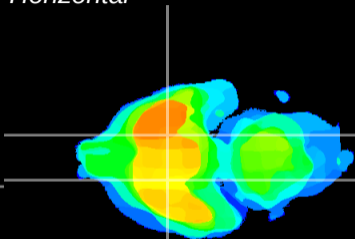

Coronal

Sagittal-R

Sagittal-L

ViBrism: CX13078
Horizontal

S0