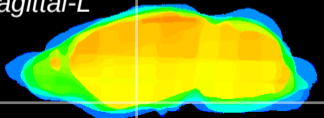

Coronal

Sagittal-R

Sagittal-L

ViBrism: CX13078
Horizontal

S0