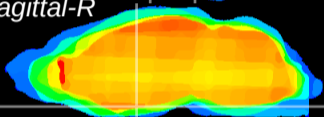

Coronal

Sagittal-R

Sagittal-L

ViBrism: CX13078
Horizontal

S0