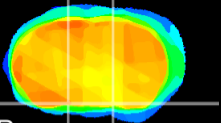

Coronal

Sagittal-R

Sagittal-L

ViBrism: CX13078
Horizontal

S0