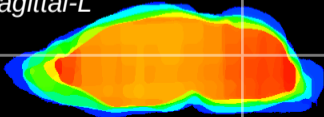

Coronal

Sagittal-R

Sagittal-L

ViBrism: CX13081
Horizontal

Cb nucleus