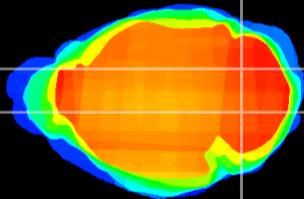

Coronal

Sagittal-R

Sagittal-L

ViBrism: CX13081
Horizontal

Cb nucleus