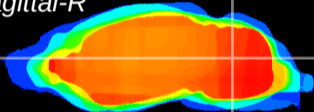

Coronal

Sagittal-R

Sagittal-L

ViBrism: CX13081
Horizontal

Cb nucleus