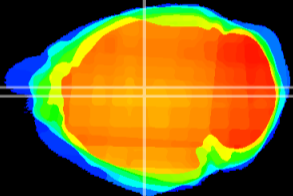

Coronal

Sagittal-R

Sagittal-L

ViBrism: CX13081
Horizontal

Hb