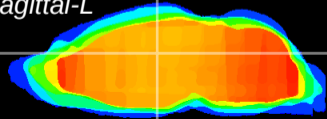

Coronal

Sagittal-R

Sagittal-L

ViBrism: CX13081
Horizontal

Hb