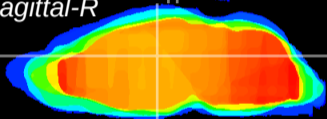

Coronal

Sagittal-R

Sagittal-L

ViBrism: CX13081
Horizontal

Hb