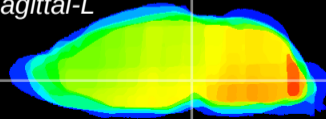

Coronal

Sagittal-R

Sagittal-L

ViBrism: CX13082
Horizontal

VTA