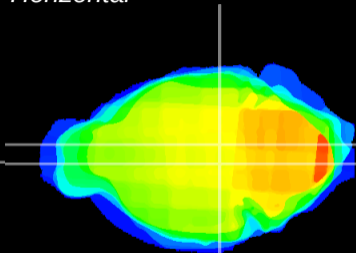

Coronal

Sagittal-R

Sagittal-L

ViBrism: CX13082
Horizontal

VTA