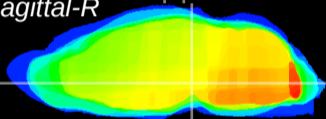

Coronal

Sagittal-R

Sagittal-L

ViBrism: CX13082
Horizontal

VTA