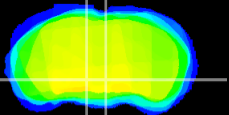

Coronal

Sagittal-R

Sagittal-L

ViBrism: CX13082
Horizontal

VTA