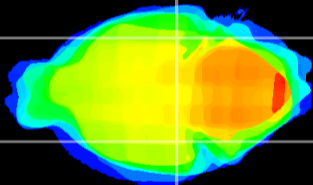

Coronal

Sagittal-R

Sagittal-L

ViBrism: CX13082
Horizontal

ventral S