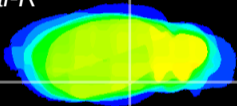

Coronal

Sagittal-R

Sagittal-L

ViBrism: CX13082
Horizontal

ventral S