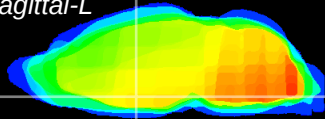

Coronal

Sagittal-R

Sagittal-L

ViBriSm: CX13088  
Horizontal

SPa dorsal