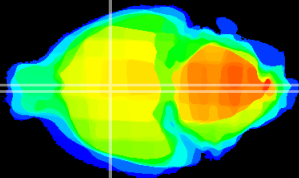

Coronal

Sagittal-R

Sagittal-L

ViBriSm: CX13088  
Horizontal

SPa dorsal