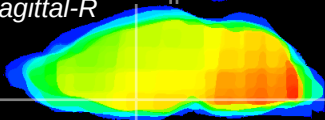

Coronal

Sagittal-R

Sagittal-L

ViBriSm: CX13088  
Horizontal

SPa dorsal