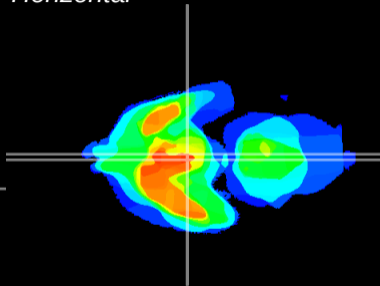

Coronal

Sagittal-R

Sagittal-L

ViBrism: CX13093
Horizontal

Arc