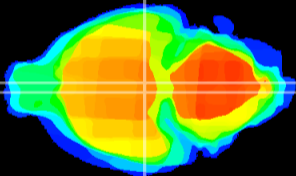

Coronal

Sagittal-R

Sagittal-L

ViBrism: CX13101
Horizontal

M