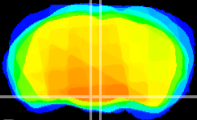

Coronal

Sagittal-R

Sagittal-L

ViBrism: CX13101
Horizontal

M