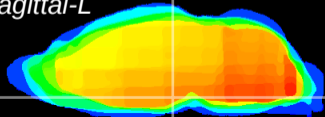

Coronal

Sagittal-R

Sagittal-L

ViBrism: CX13101
Horizontal

M