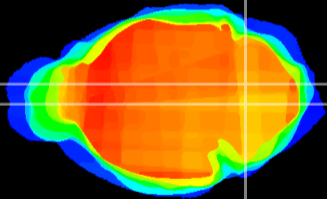

Coronal

Sagittal-R

Sagittal-L

ViBrism: CX13103
Horizontal

MVe