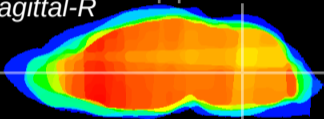

Coronal

Sagittal-R

Sagittal-L

ViBrism: CX13103
Horizontal

MVe