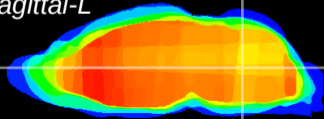

Coronal

Sagittal-R

Sagittal-L

ViBrism: CX13103
Horizontal

MVe