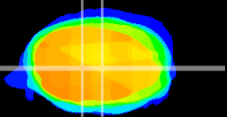

Coronal

Sagittal-R

Sagittal-L

ViBrism: CX13103
Horizontal

MVe