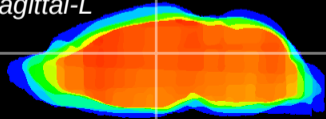

Coronal

Sagittal-R

Sagittal-L

ViBrism: CX13112
Horizontal

Hb