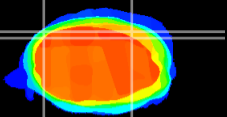

Coronal

Sagittal-R

Sagittal-L

ViBrism: CX13113
Horizontal

Cb lobe