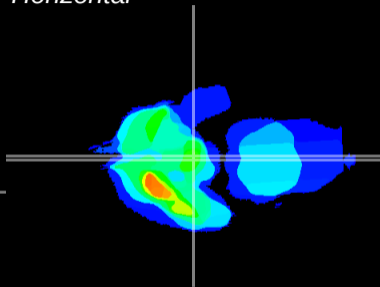

Coronal

Sagittal-R

Sagittal-L

ViBrism: CX13119
Horizontal

ME