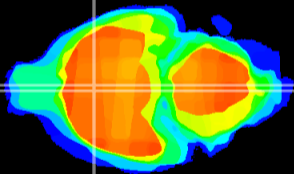

Coronal

Sagittal-R

Sagittal-L

ViBrism: CX13124
Horizontal

MPA