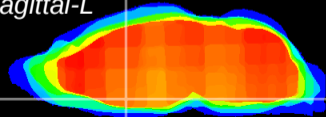

Coronal

Sagittal-R

Sagittal-L

ViBrism: CX13124
Horizontal

MPA