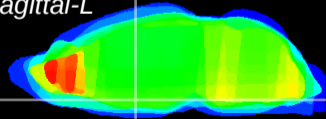

Coronal

Sagittal-R

Sagittal-L

ViBrism: CX13126
Horizontal

SPa ventral